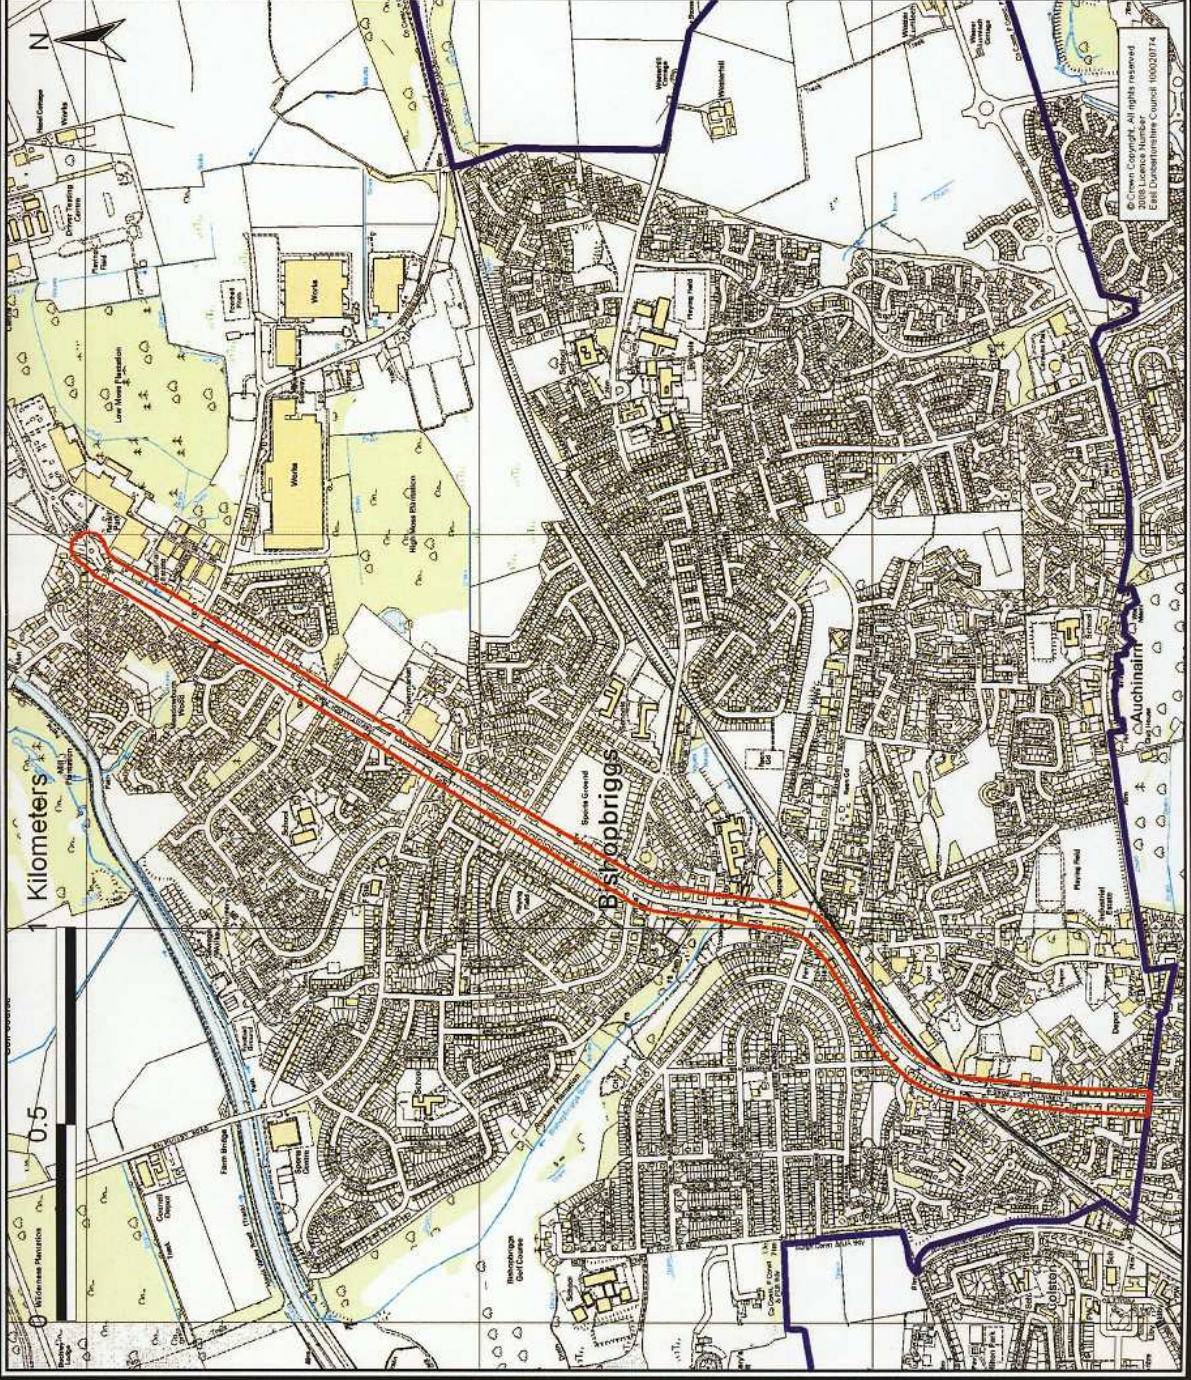

LEGEND

Progress Report 2010

Figure no. 2

Figure title: Bishopbriggs AGMA

Scale 1:15,000

Date: July 2009